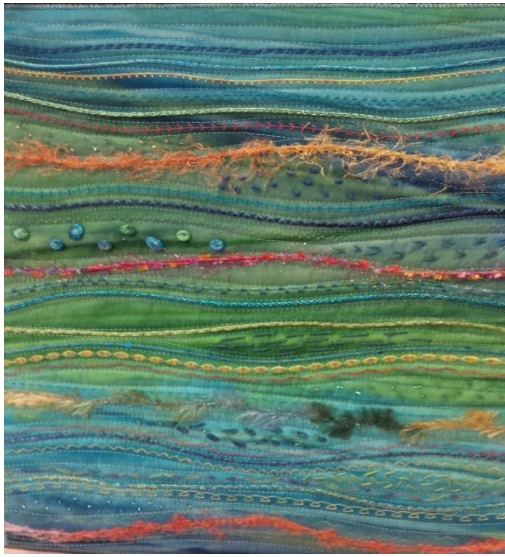

Paisley & Area Art Show & Sale

Works of art in 2,000 square foot Gallery

Elizabeth Carter - fabric

Rinka Smallwood- stained glass

Show and sale dates:

June 24 – July 16.

Open Daily:

10:00 a.m. – 6:00 p.m.